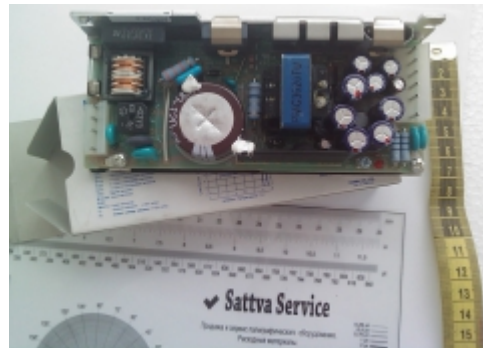

SattvaService

www.SattvaService.com

**209A35151 PS5V/3;+15V/0.7;-15V/0.3A W/R
D'Đ»Đ³/₄Đ° Đ¿Đ,Ñ,Đ°Đ¹/₂Đ,Ñ• Đ° Dolev800**

www.SattvaService.com