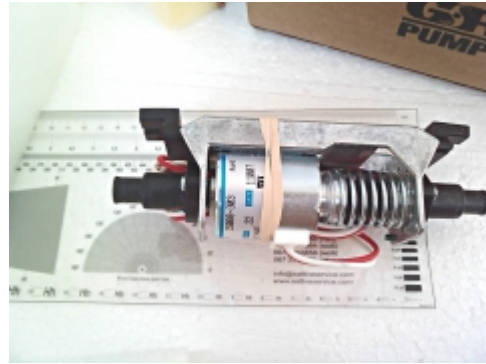

SattvaService

www.SattvaService.com

**1500-303 GRI _ ĐŸĐ^{3/4}Đ^{1/4}Đ¿Đ° Đ¿Đ^{3/4}Đ´Đ°Đ°Ñ‡Đ°Đ,
Ñ...Đ,Đ^{1/4}Ñ€Đ°Ñ•Ñ,Đ²Đ^{3/4}Ñ€Đ^{3/4}Đ²**

[Đ~Đ^{1/2}Ñ,Đ^{3/4}Ñ€Đ^{1/4}Đ°Ñ‡Đ,Ñ•Đ^{3/4}Đ¿Ñ€Đ^{3/4}Đ´Đ°Đ²Ñ‡Đμ](http://www.SattvaService.com)